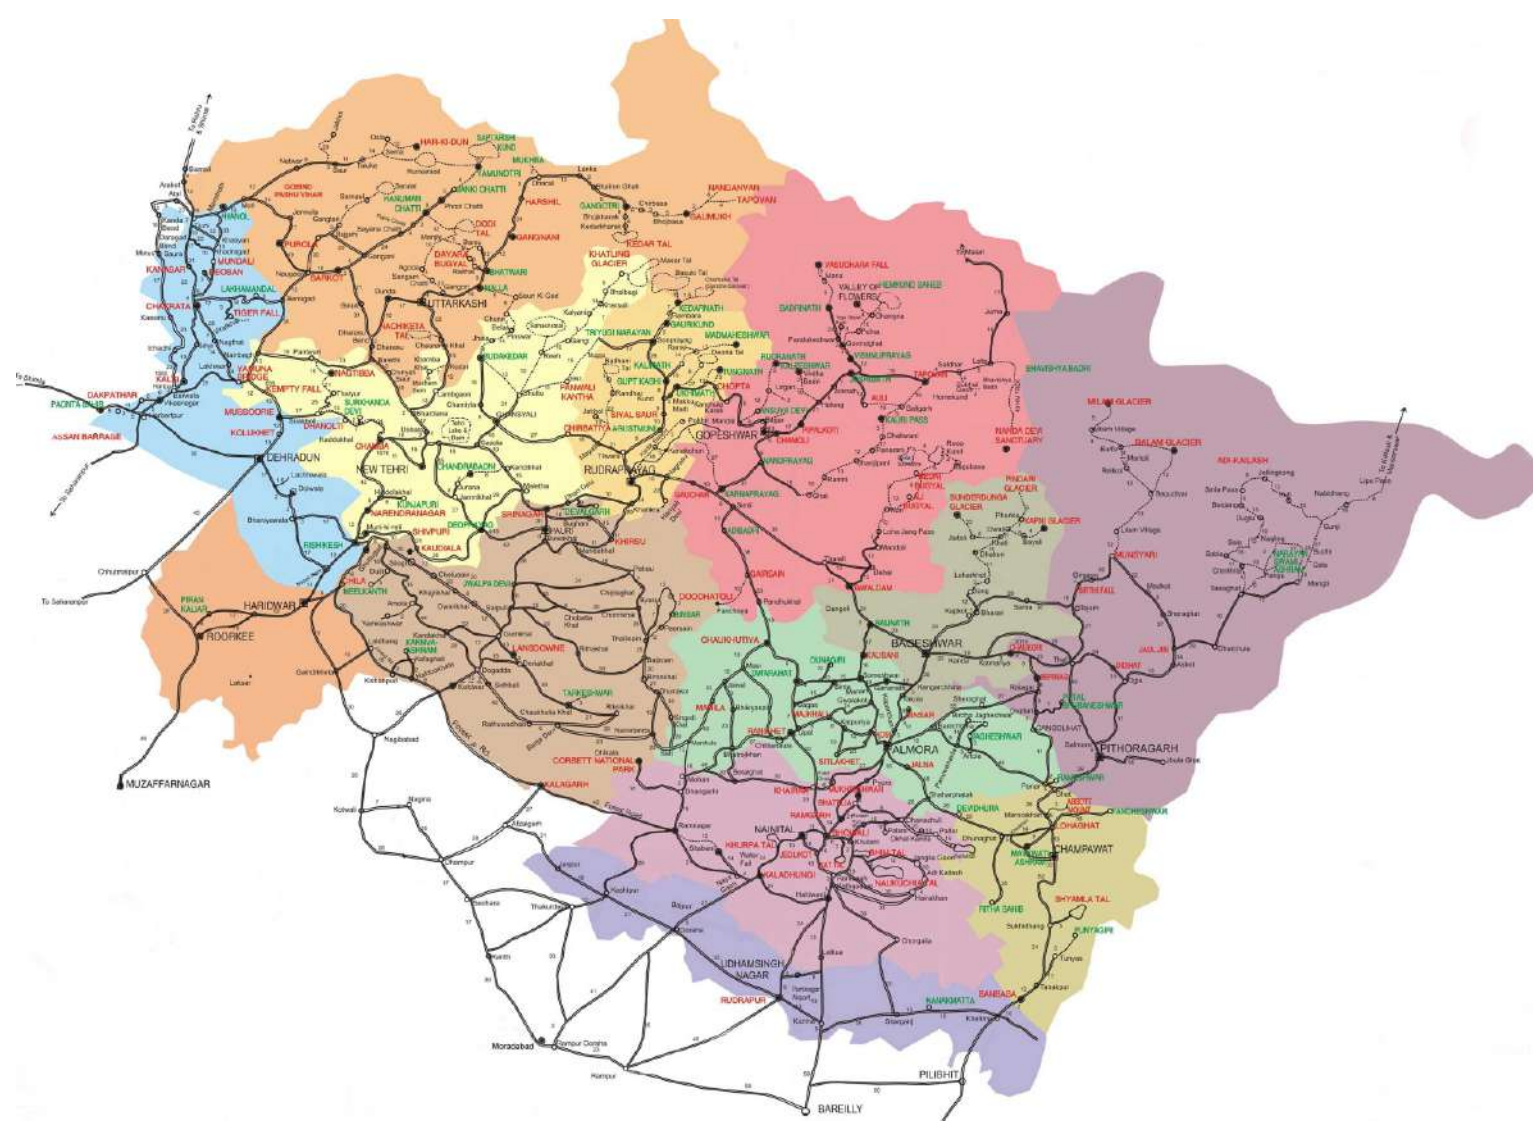

Uttarakhand: The Land of Divinity and Faith

राष्ट्रीय प्रौद्योगिकी संस्थान,
उत्तराखण्ड

National Institute of Technology,
Uttarakhand
Satellite Campus-MNIT Jaipur

Uttarakhand has been the land of divinity and faith since time immemorial. An abode of many Gods and sages, it has been the springhead of ecstatic joy, knowledge and salvation. The present picture gallery displays an enchanting glimpse of some of the most popular and blessed places of the state, Badrinath and Kedarnath being the foremost of all. Millions of people, moved by their inner calling, visit these places amid the dense forests and along the pristine rivers to seek peace and achieve mental and physical rejuvenation. These holy places also provide ample opportunity to pass by thrilling trek routes and locations. Embellished with such marvels of nature, the land of Uttarakhand promises something for everyone.

Klick Photography Photography Club, NIT Uttarakhand

Bottom Line From Left	Middle Row	Top Row	Other Members
1. Vaibhav Tonk Rajput	1. Shivangi Upadhyay	1. Rama Nand	1. Ashvini Sihara
2. Yashovardhan Singh	2. Akanksha Saini	2. Neel Ratn (JS)	2. Satyam Bhorwal
3. Pranjul Agarwal	3. Mansi Joshi	3. Anadi Mitra	3. Jyoti jangid
4. Saumya Agarwal	4. Reena Kumari	4. Manish Ghildiyal	4. Qamar Ali
5. Pooja Daga	5. Stanzin Eshey	5. Yogesh Daiya	5. Neha hasija
6. Meenu Yadav	6. Rizul Singh Tomar	6. Kaushtubh Purohit	6. Bharat Kumar
7. Yogita Chauhan	7. Dr. D. Tripathi	7. Puneet Agarwal (GS)	7. Himanshu
8. Uttej Kotyada	8. Dr. K. Sharma	8. Vikas Kumar (WP)	8. Manish Meena
9. Himanshu Rajoria	9. Mr. Tushar Goel		
10. Anchal Gautam	10. Mrs. Bhawana		

Special Thanks
Mr. Chandrashekhar Chauhan
Mr. Mahesh Painuly and
Mr. Nilmani Parth

Satellite Campus: MNIT Jaipur, JLN Marg, Malviya Nagar, Jaipur, Rajasthan-302017

Parent Campus: Srinagar, Distt. Pauri Garhwal, Uttarakhand-246174 | Ph. : +91-1346-257400 (O), 251095 (F)

✉ nituttarakhand@gmail.com 🌐 www.nituk.ac.in