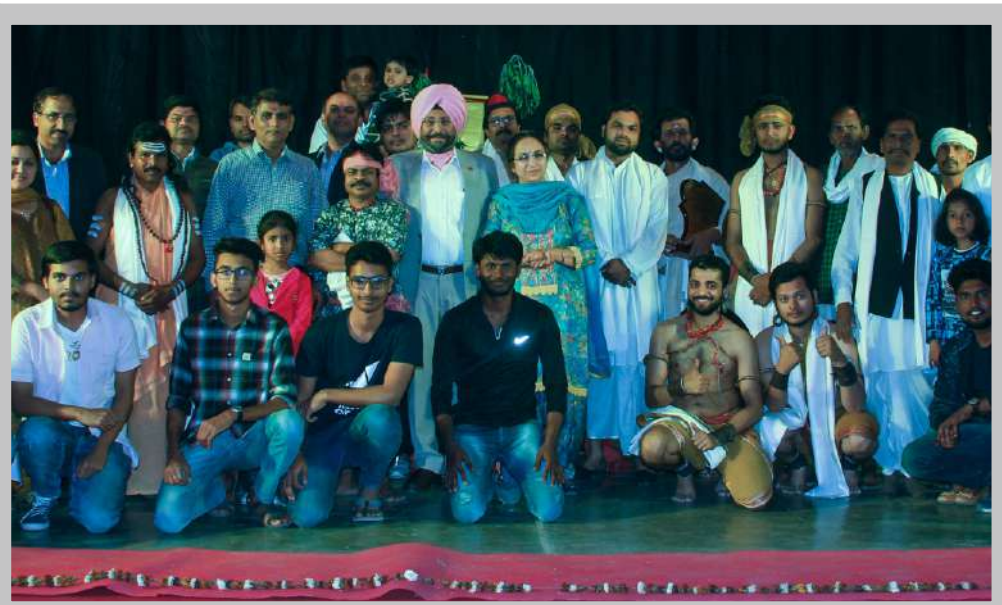

Uttarakhand: The Land of Divinity and Faith

राष्ट्रीय प्रौद्योगिकी संस्थान,
उत्तराखण्ड

National Institute of Technology,
Uttarakhand

Calendar 2019

Satellite Campus-MNIT Jaipur

Satellite Campus: MNIT Jaipur, JLN Marg, Malviya Nagar, Jaipur, Rajasthan-302017